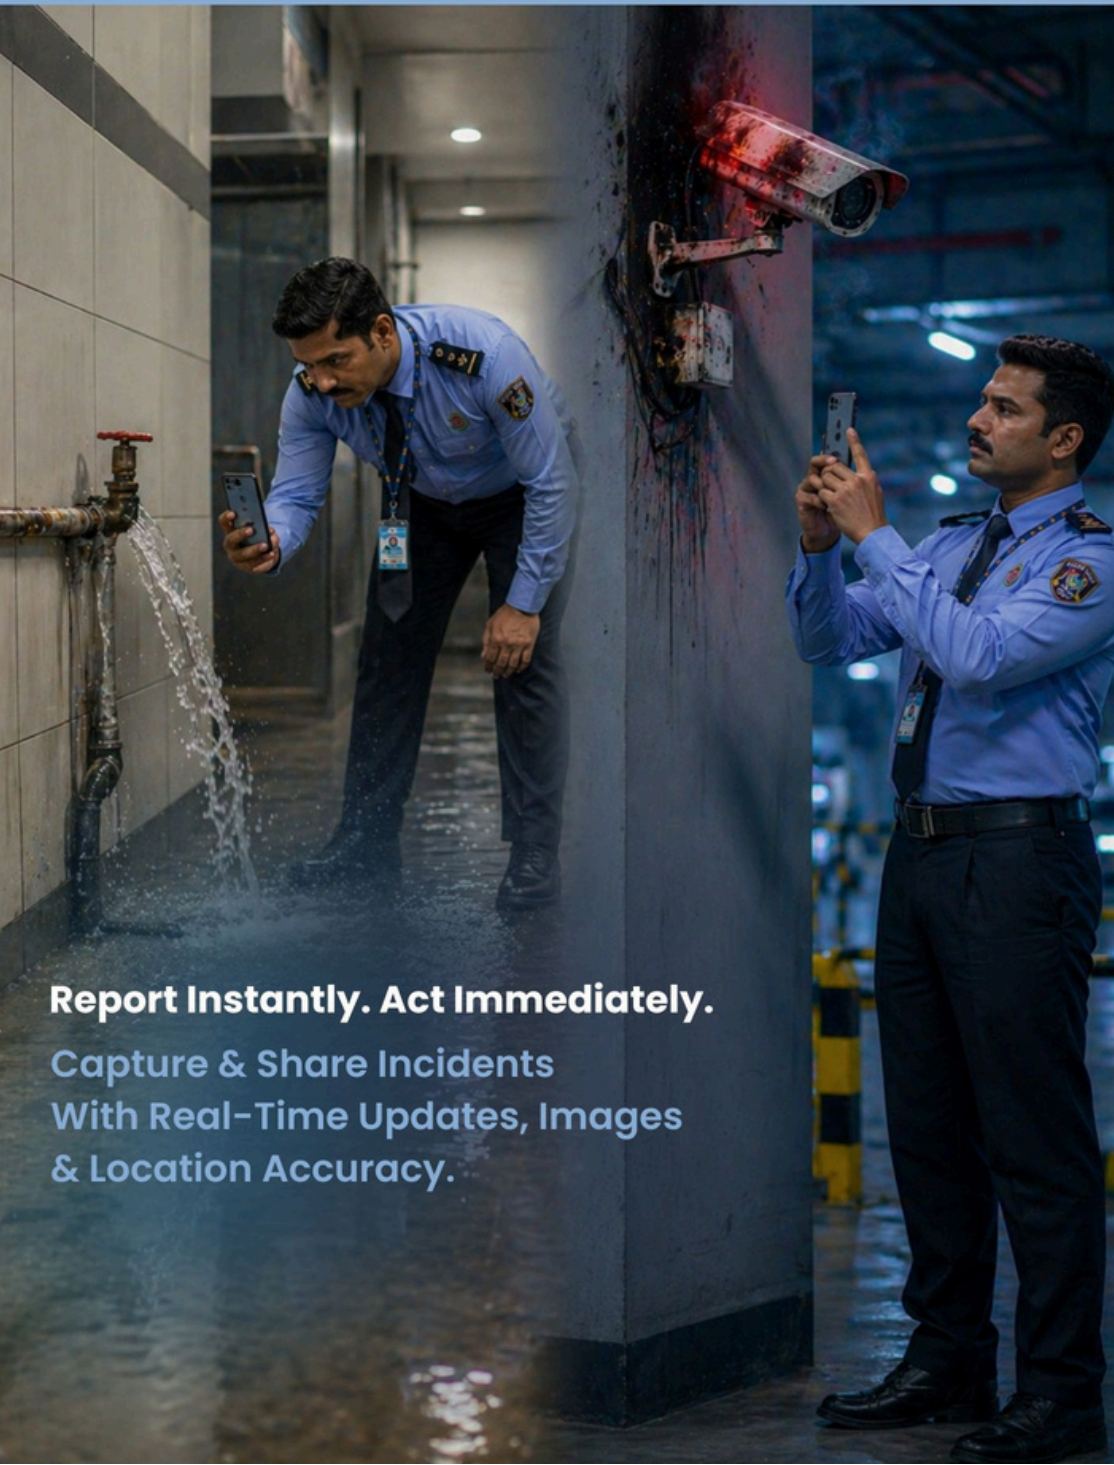

INCIDENTS & FAULTS

Report Instantly. Act Immediately.

Capture & Share Incidents
With Real-Time Updates, Images
& Location Accuracy.

DUTY ROASTER

Right Guard, Right Place, Right Time

Effortlessly Assign Duties &
Manage Shifts With Complete
Control & Clarity.