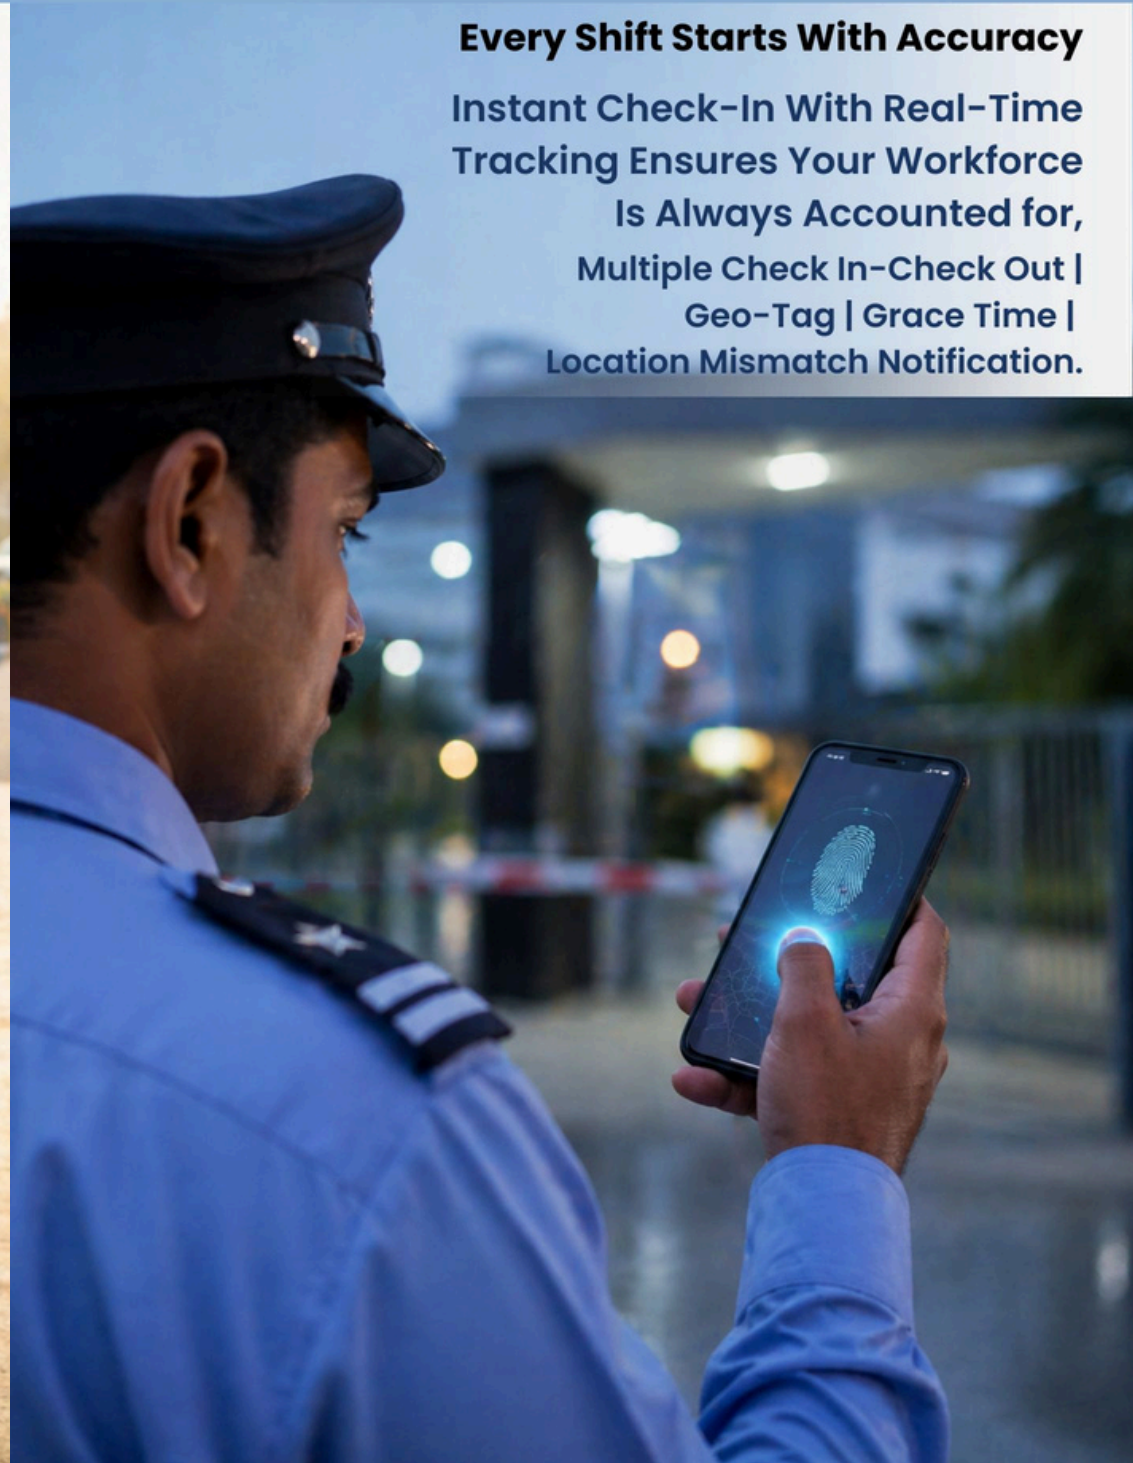

## ATTENDANCE (CHECK-IN /CHECK-OUT)

**Every Shift Starts With Accuracy**

**Instant Check-In With Real-Time Tracking Ensures Your Workforce**

**Is Always Accounted for,**

**Multiple Check In-Check Out |**

**Geo-Tag | Grace Time |**

## PATROLLING & CHECK POINTS

**Every Move. Every Checkpoint. Fully Verified in Real-Time.**

Track Every Guard's Movement with Smart Patrol Tracking & Live GPS Updates—Ensuring No Checkpoint Is Ever Missed & Complete Visibility Across Every Location.