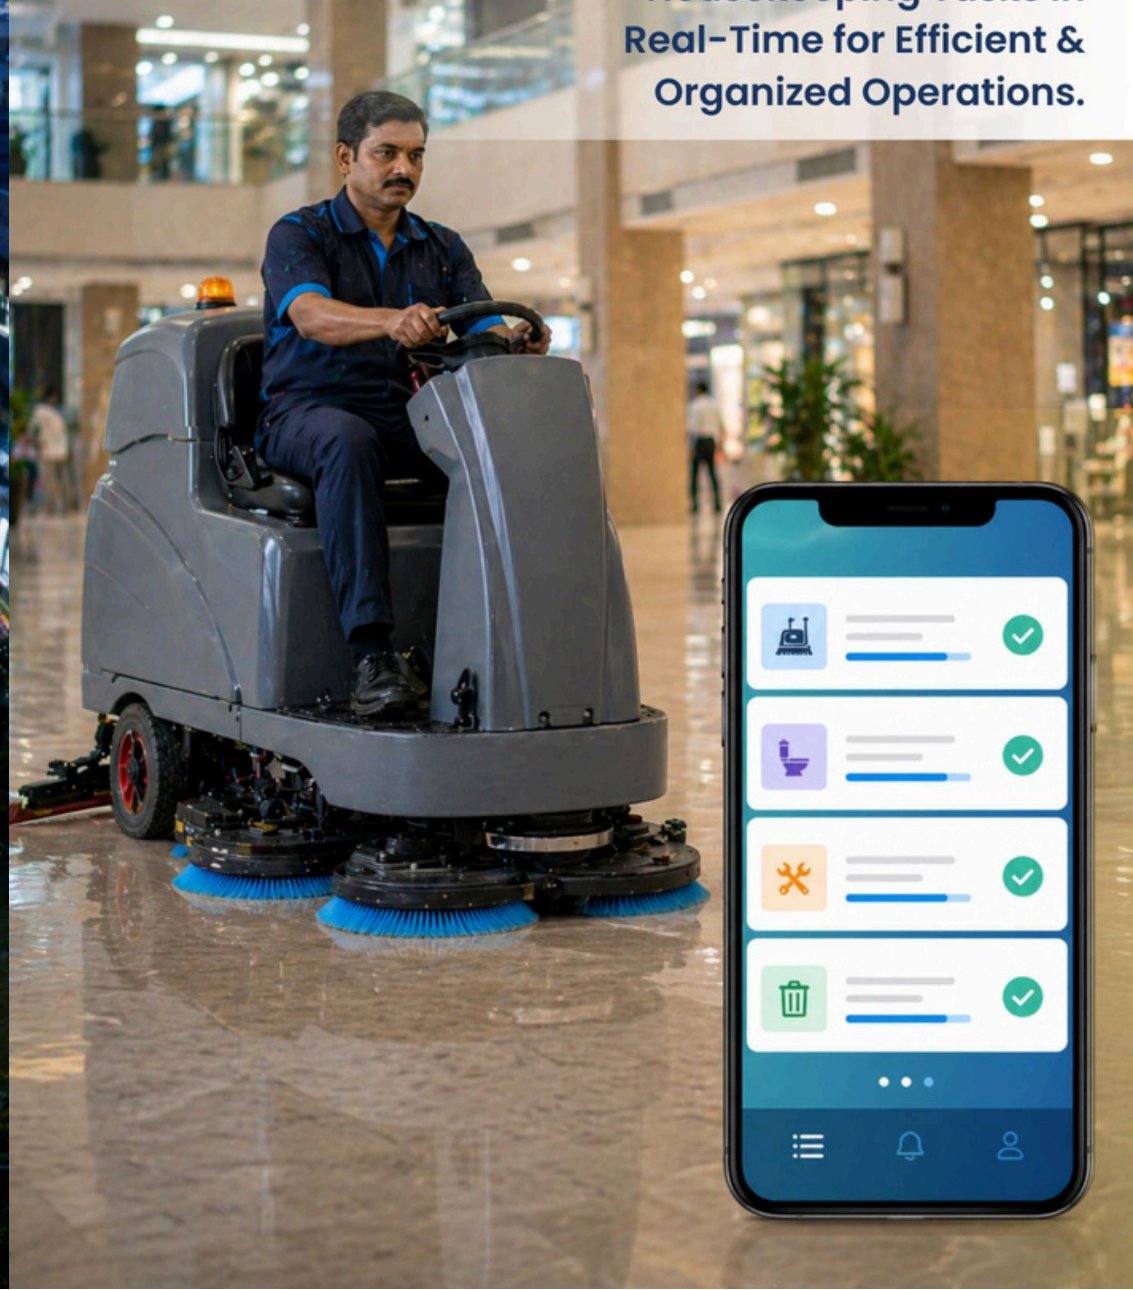

## PATROLLING & CHECK POINTS

**Every Move. Every Checkpoint. Fully Verified in Real-Time.**

Track Every Guard's Movement with Smart Patrol Tracking & Live GPS Updates—Ensuring No Checkpoint Is Ever Missed & Complete Visibility Across Every Location.

## HOUSE KEEPING TASK MANAGEMENT

**Smarter Cleaning. Better Control.**

Assign, Track & Manage Housekeeping Tasks In Real-Time for Efficient & Organized Operations.