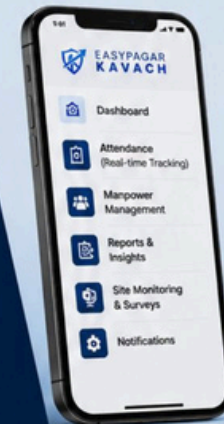

**EASYPAGAR  
KAVACH**  
TRACK • MONITOR • SECURE

MANAGE YOUR WORKFORCE  
**SMARTER, FASTER & BETTER**  
WITH ONE POWERFUL APP

Real-time  
Tracking

Efficient  
Manpower  
Management

Instant  
Reports &  
Insights

Real-time Visibility  
of your workforce

Reduce Manual  
Work & Errors

Make Data-driven  
Decisions

Improve Service  
Quality & Customer  
Satisfaction