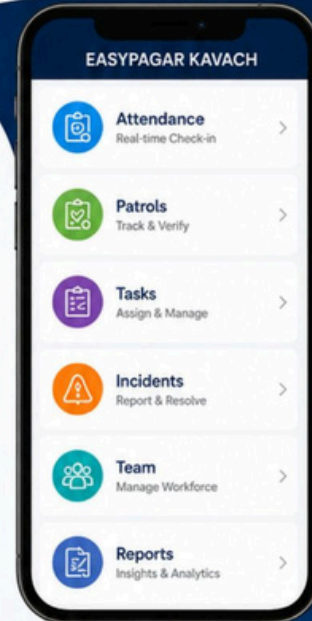

**EASYPAGAR KAVACH**  
TRACK • MONITOR • SECURE

**Streamline Workforce Operations with a Powerful Smart Management Solution.**

Manage

Attendance | Patrols | Tasks | Teams  
Anytime Anywhere

Real-time  
Attendance  
Tracking

Efficient  
Manpower  
Management

Instant  
Reports &  
Insights

Improved  
Service Quality &  
Customer  
Satisfaction

SECURITY GUARDS

HOUSEKEEPING STAFF

SUPERVISORS

MULTIPLE LOCATIONS

**ONE PLATFORM. COMPLETE CONTROL.**